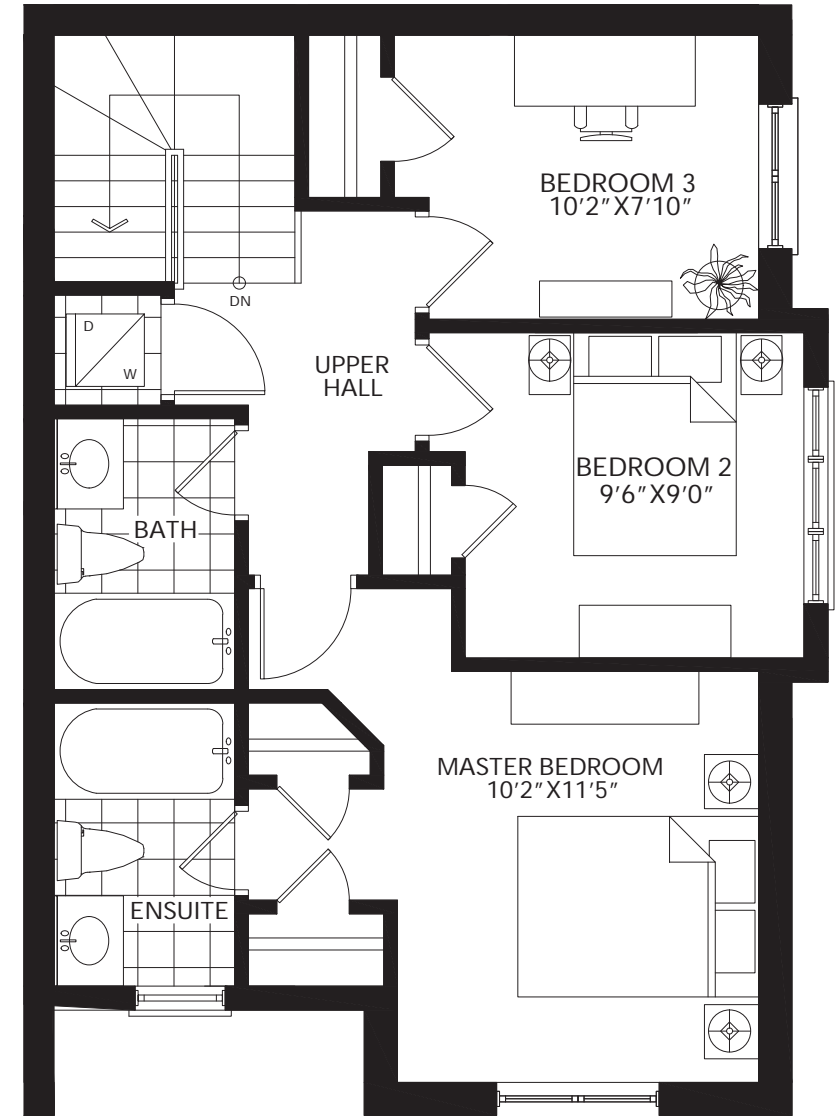

THE GREEN BRIER

1498 SQ FT

THE GREEN BRIER

1498 SQ FT

GROUND FLOOR

MAIN FLOOR

SECOND FLOOR

Material, specifications and floor plans are subject to change with out notice, All exterior/interior renderings are artists concepts. All floor plans are approximate dimensions. Furnishing & accessories are not included. Actual usable floor space may vary from the stated floor area. E. & O.E