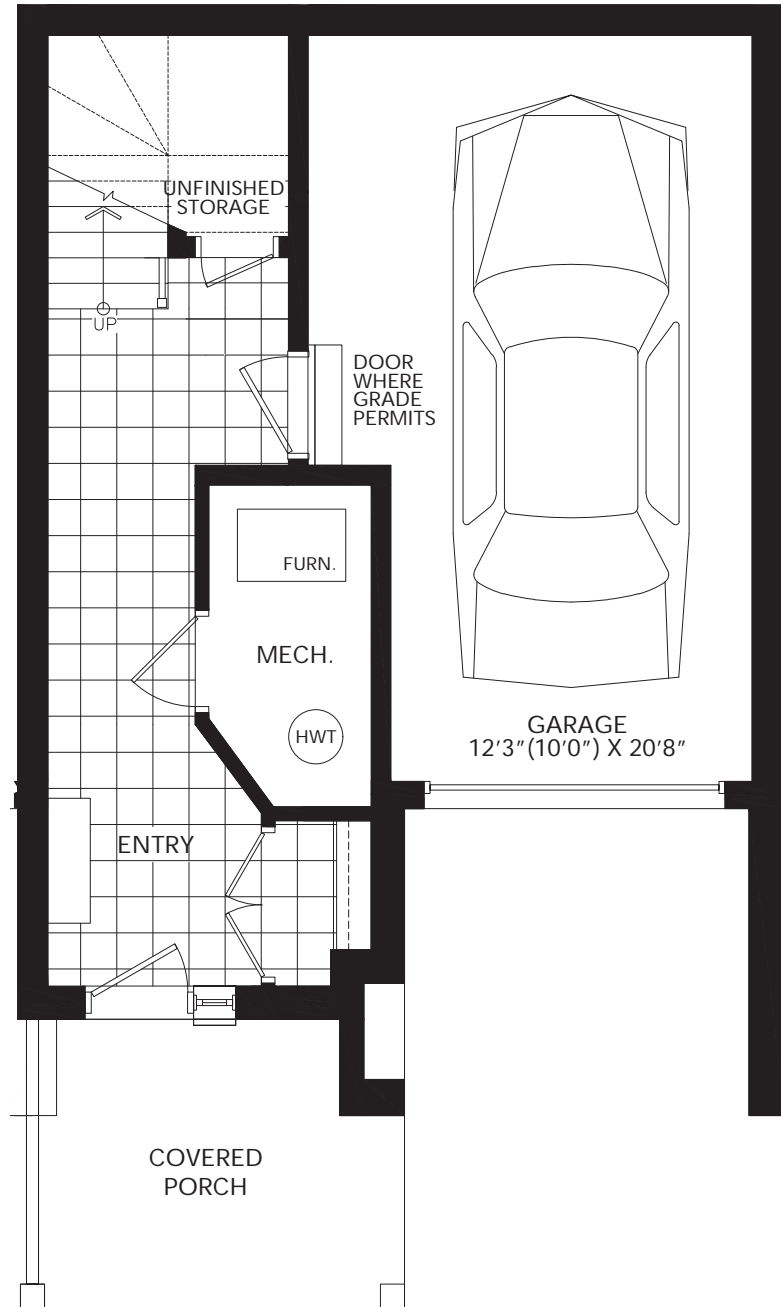

THE GREEN BRIER

1498 SQ FT

THE GREEN BRIER

1498 SQ FT

GROUND FLOOR

MAIN FLOOR

SECOND FLOOR

Material, specifications and floor plans are subject to change with out notice, All exterior/interior renderings are artists concepts. All floor plans are approximate dimensions. Furnishing & accessories are not included. Actual usable floor space may vary from the stated floor area. E. & O.E