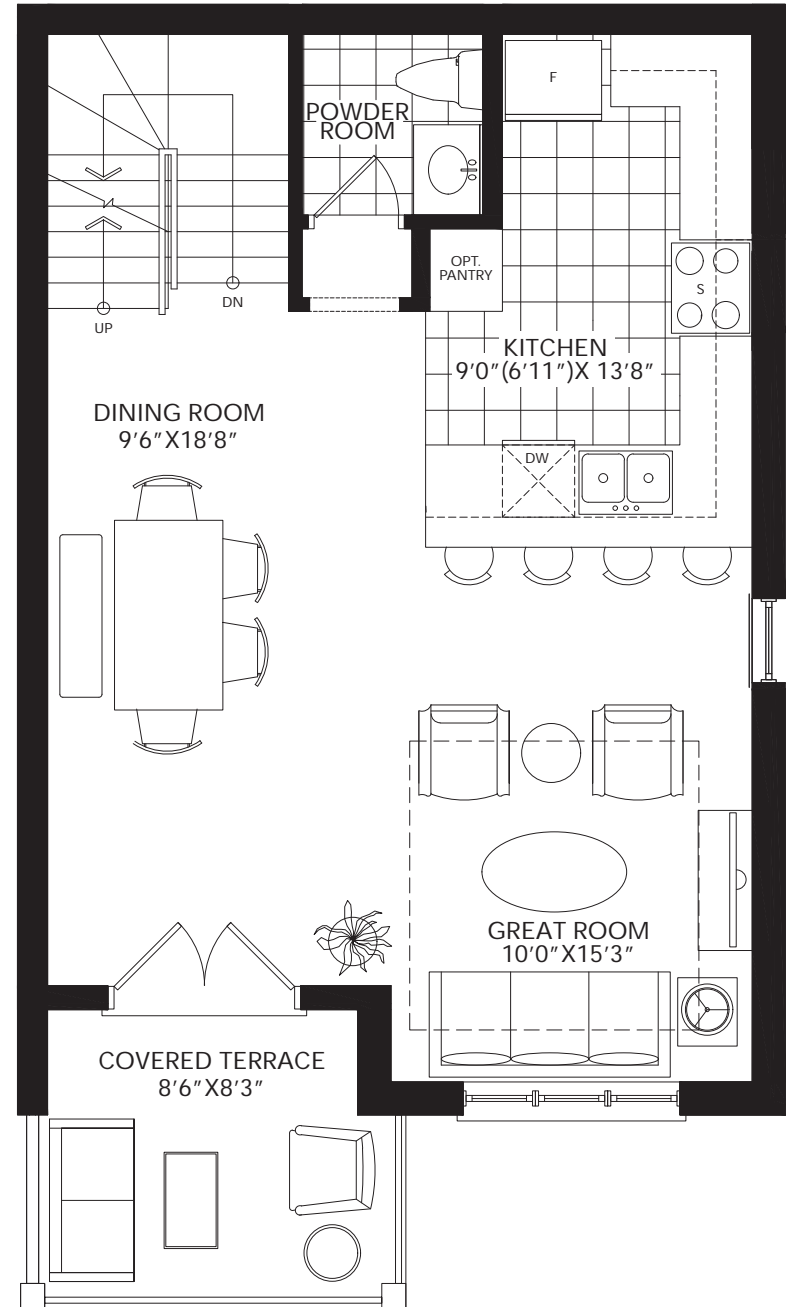

THE GREEN BRIER

1498 SQ FT

THE GREEN BRIER

1498 SQ FT

GROUND FLOOR

MAIN FLOOR

SECOND FLOOR

Material, specifications and floor plans are subject to change with out notice, All exterior/interior renderings are artists concepts. All floor plans are approximate dimensions. Furnishing & accessories are not included. Actual usable floor space may vary from the stated floor area. E. & O.E