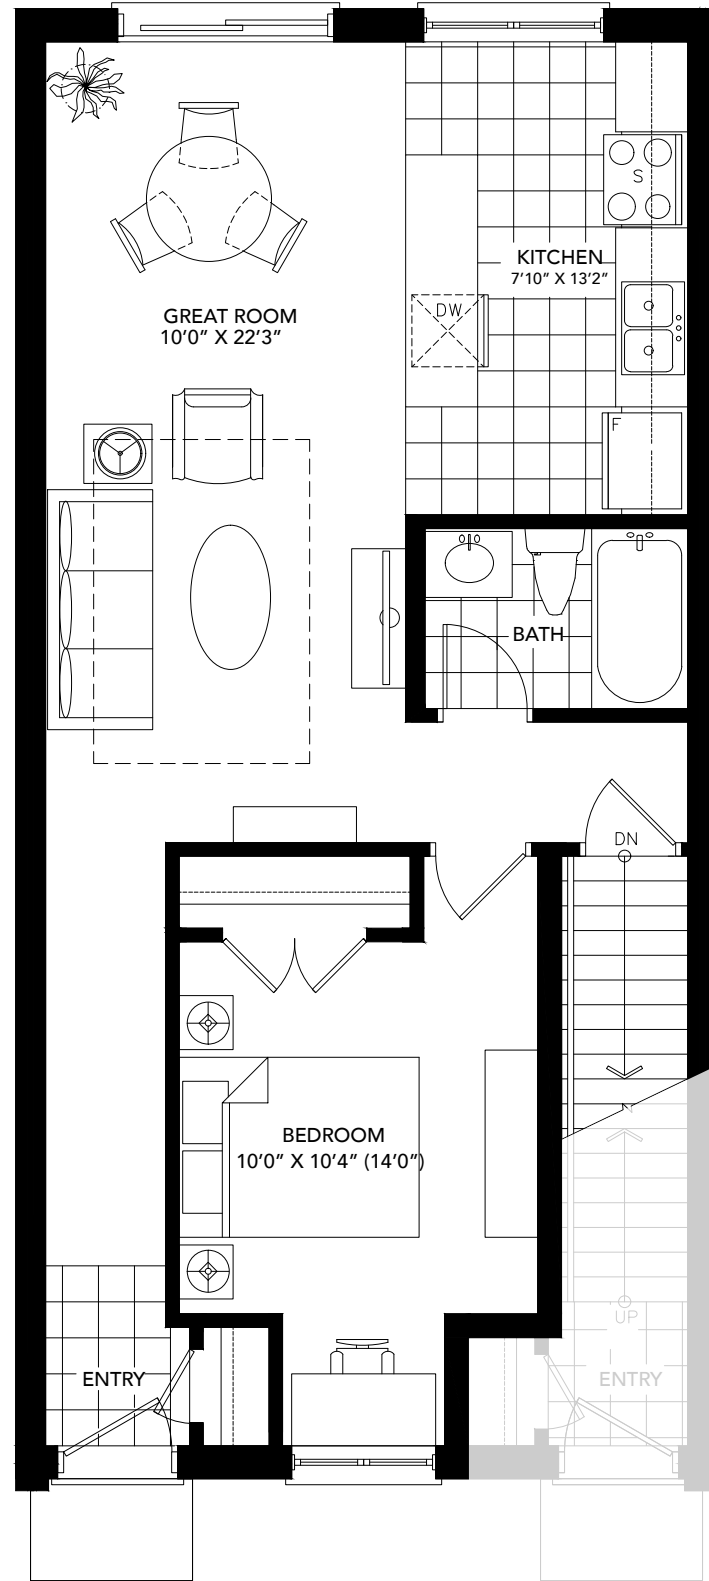

# THE JAYCEE

691/751 SQ FT

REAR VIEW

FRONT VIEW

**THE JAYCEE**  
691/751 SQ FT

Material, specifications and floor plans are subject to change with out notice. All exterior/interior renderings are artists concepts. All floor plans are approximate dimensions. Furnishing & accessories are not included. Actual usable floor space may vary from the stated floor area. E. & O.E

GROUND FLOOR

BASEMENT