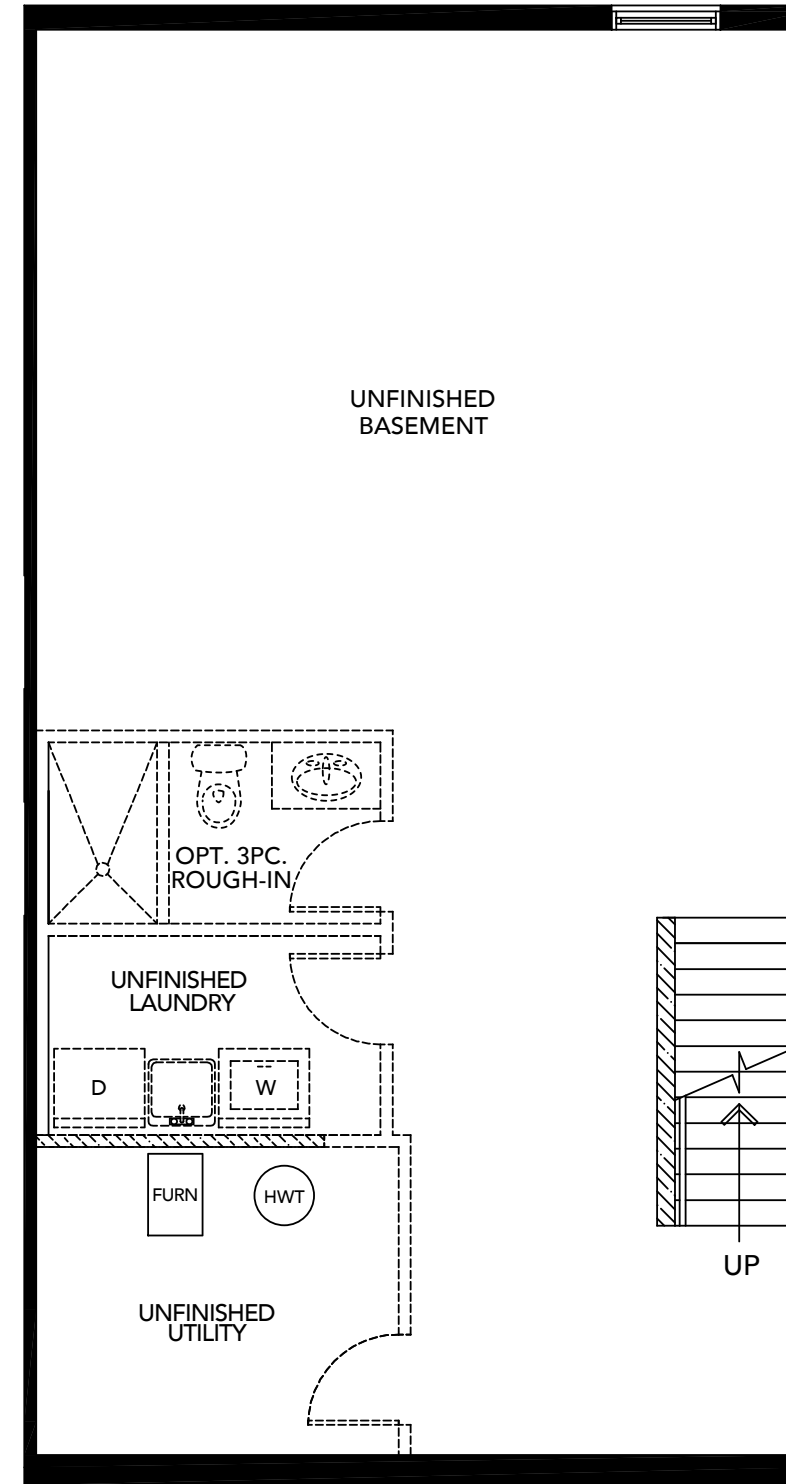

# THE JAYCEE

691/751 SQ FT

REAR VIEW

FRONT VIEW

**THE JAYCEE**  
691/751 SQ FT

Material, specifications and floor plans are subject to change with out notice. All exterior/interior renderings are artists concepts. All floor plans are approximate dimensions. Furnishing & accessories are not included. Actual usable floor space may vary from the stated floor area. E. & O.E

GROUND FLOOR

BASEMENT