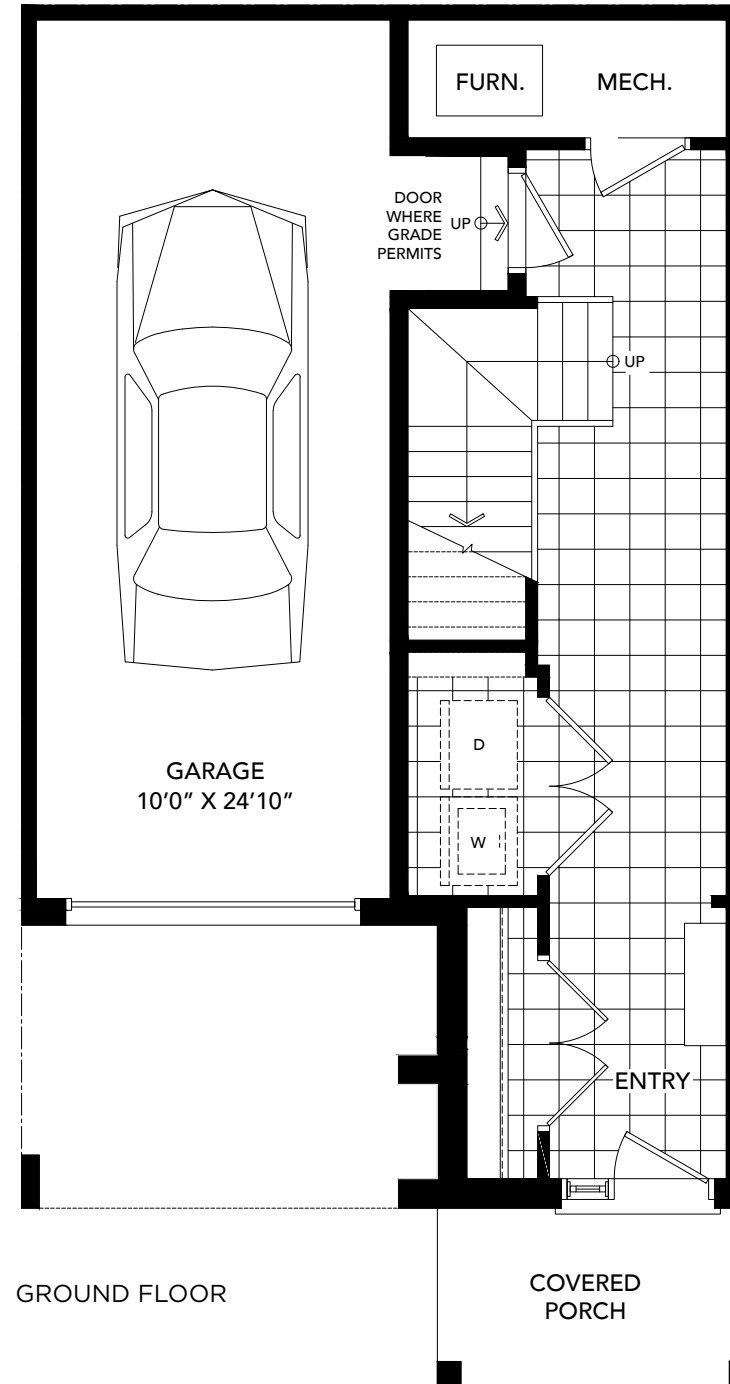

# THE ROYAL OAK

1651/1700 SQ FT

VIEW 2

VIEW 1

# THE ROYAL OAK

1651/1700 SQ FT

Material, specifications and floor plans are subject to change with out notice, All exterior/interior renderings are artists concepts. All floor plans are approximate dimensions. Furnishing & accessories are not included. Actual usable floor space may vary from the stated floor area. E. & O.E