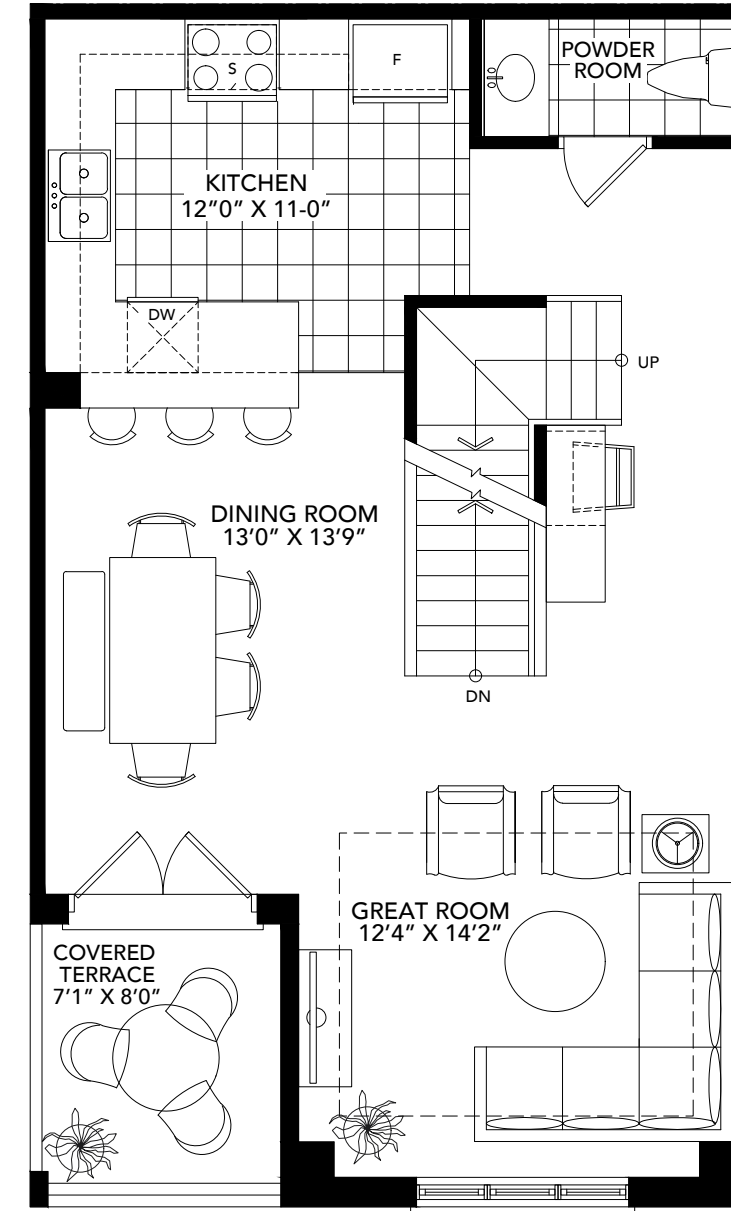

# THE ROYAL OAK

1651/1700 SQ FT

VIEW 2

VIEW 1

# THE ROYAL OAK

1651/1700 SQ FT

Material, specifications and floor plans are subject to change with out notice, All exterior/interior renderings are artists concepts. All floor plans are approximate dimensions. Furnishing & accessories are not included. Actual usable floor space may vary from the stated floor area. E. & O.E