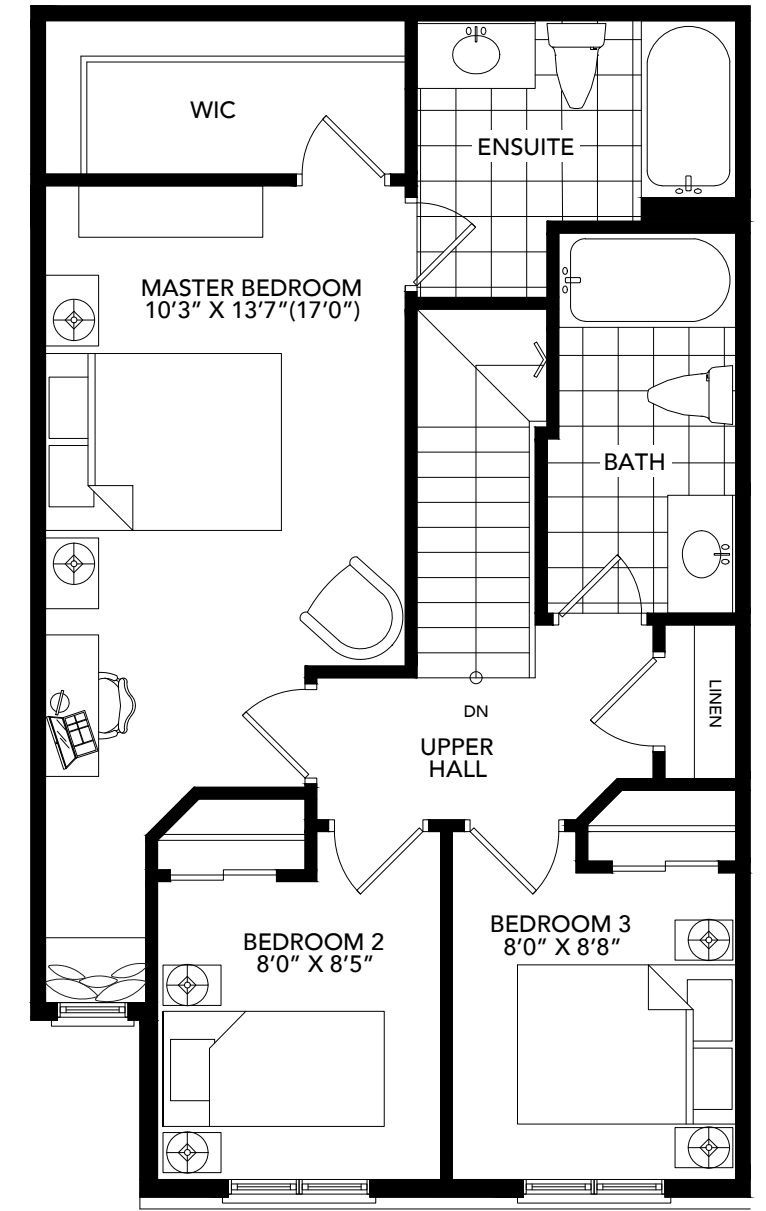

# THE ROYAL OAK

1651/1700 SQ FT

VIEW 2

VIEW 1

# THE ROYAL OAK

1651/1700 SQ FT

Material, specifications and floor plans are subject to change with out notice, All exterior/interior renderings are artists concepts. All floor plans are approximate dimensions. Furnishing & accessories are not included. Actual usable floor space may vary from the stated floor area. E. & O.E