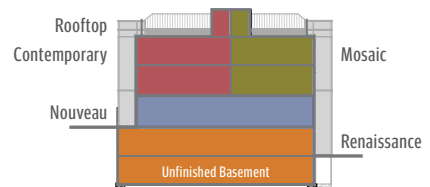

**THE SITEPLAN**

- The Nouveau
- The Contemporary
- The Mosaic
- The Renaissance
- Avant-Garde Towns

**THE CROSS SECTION**

Site plan is an artist concept. Dawn Victoria Homes reserves the right to make changes without notice. E.&O.E.