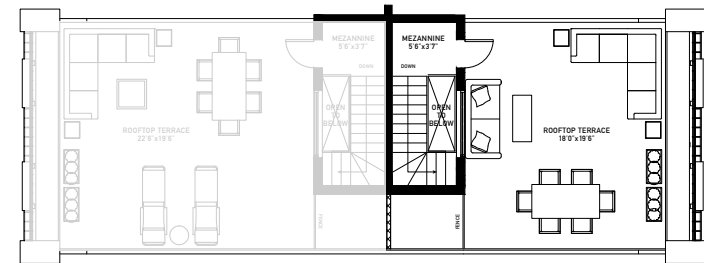

The Mosaic

Street Level

Main Floor

Bedroom Floor

Rooftop Terrace

Cross Section

The Mosaic Rooftop Level

1324/1371 sqft.
Model Available On:
Unit 303, 306, 307, 310
End Unit 302, 311

Material, specifications and floor plans are subject to change without notice. All exterior/interior renderings are artists concepts. All floor plans are approximate dimensions. Furnishings & accessories are not included. Actual usable floor space may vary from the stated floor area. E.& O.E.