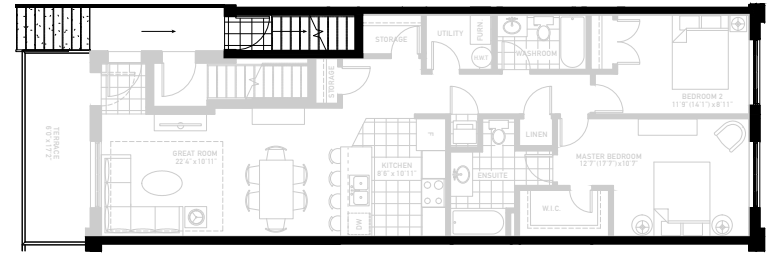

The Mosaic

Street Level

Main Floor

Bedroom Floor

Rooftop Terrace

Cross Section

The Mosaic Rooftop Level

1324/1371 sqft.
Model Available On:
Unit 303, 306, 307, 310
End Unit 302, 311

Material, specifications and floor plans are subject to change without notice. All exterior/interior renderings are artists concepts. All floor plans are approximate dimensions. Furnishings & accessories are not included. Actual usable floor space may vary from the stated floor area. E.& O.E.