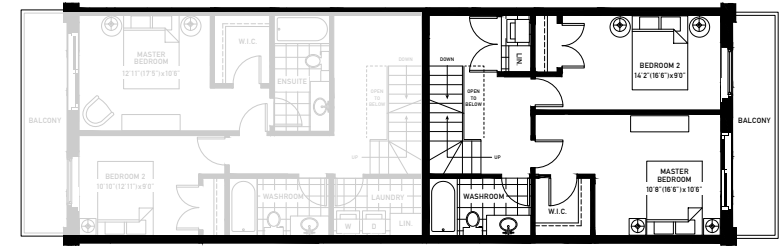

The Mosaic

Street Level

Main Floor

Bedroom Floor

Rooftop Terrace

Cross Section

The Mosaic Rooftop Level

1324/1371 sqft.
Model Available On:
Unit 303, 306, 307, 310
End Unit 302, 311

Material, specifications and floor plans are subject to change without notice. All exterior/interior renderings are artists concepts. All floor plans are approximate dimensions. Furnishings & accessories are not included. Actual usable floor space may vary from the stated floor area. E.& O.E.