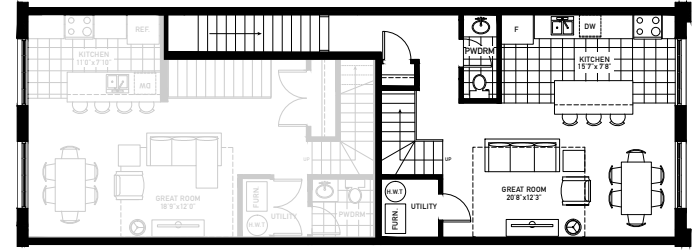

The Mosaic

Street Level

Main Floor

Bedroom Floor

Rooftop Terrace

Cross Section

The Mosaic Rooftop Level

1324/1371 sqft.
Model Available On:
Unit 303, 306, 307, 310
End Unit 302, 311

Material, specifications and floor plans are subject to change without notice. All exterior/interior renderings are artists concepts. All floor plans are approximate dimensions. Furnishings & accessories are not included. Actual usable floor space may vary from the stated floor area. E.& O.E.