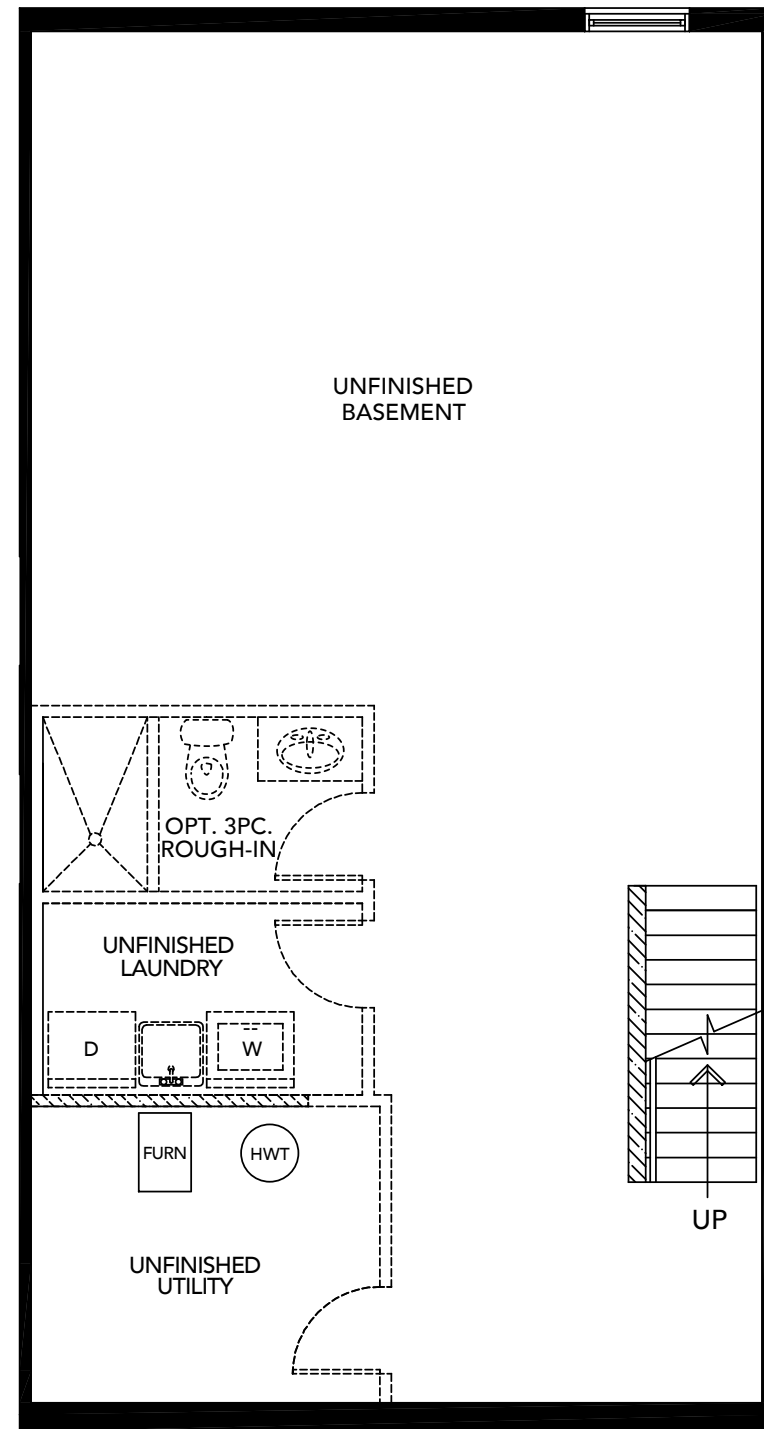

# THE JAYCEE

691/751 SQ FT

REAR VIEW

FRONT VIEW

**THE JAYCEE**  
691/751 SQ FT

**BASEMENT**

**GROUND FLOOR**

**OPTIONAL 2 BEDROOM**

Material, specifications and floor plans are subject to change with out notice, All exterior/interior renderings are artists concepts. All floor plans are approximate dimensions. Furnishing & accessories are not included. Actual usable floor space may vary from the stated floor area. E. & O.E