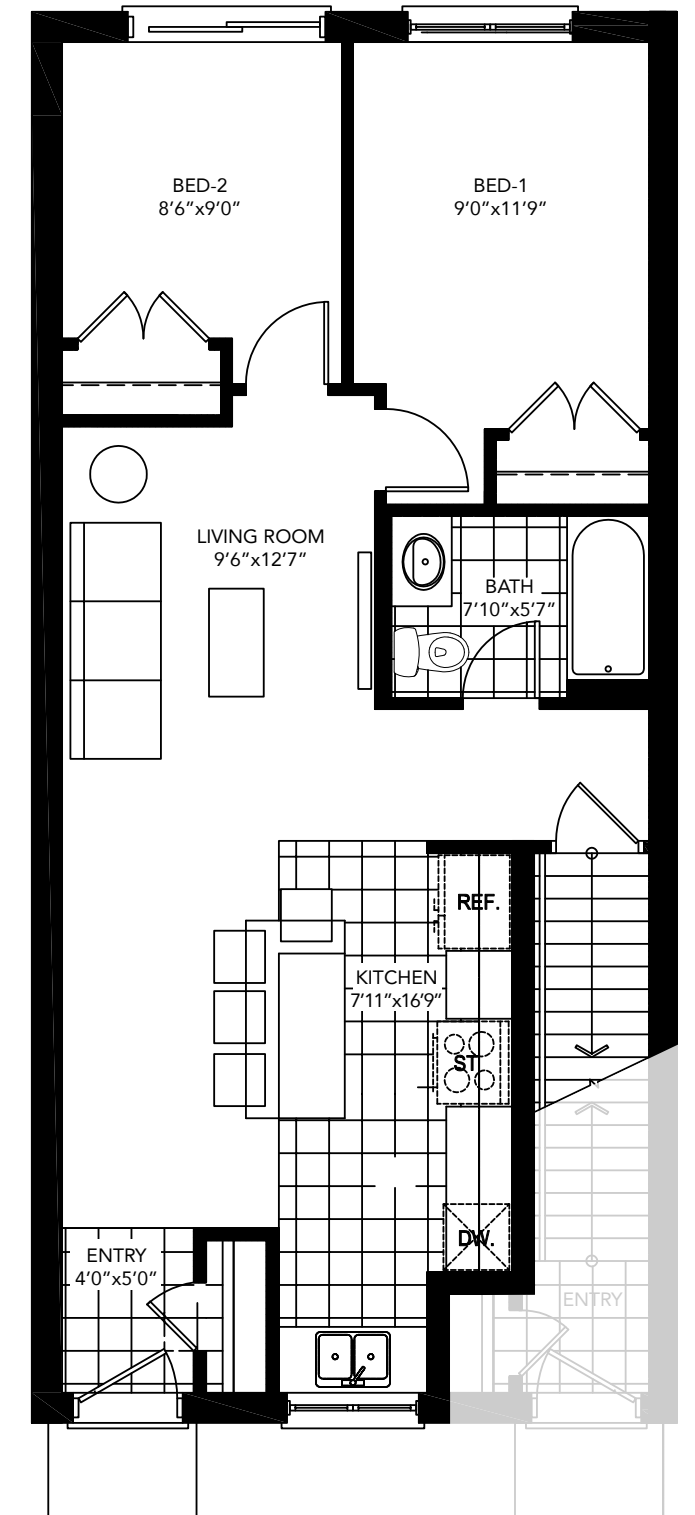

# THE JAYCEE

691/751 SQ FT

REAR VIEW

FRONT VIEW

**THE JAYCEE**  
691/751 SQ FT

**BASEMENT**

**GROUND FLOOR**

**OPTIONAL 2 BEDROOM**

Material, specifications and floor plans are subject to change with out notice, All exterior/interior renderings are artists concepts. All floor plans are approximate dimensions. Furnishing & accessories are not included. Actual usable floor space may vary from the stated floor area. E. & O.E