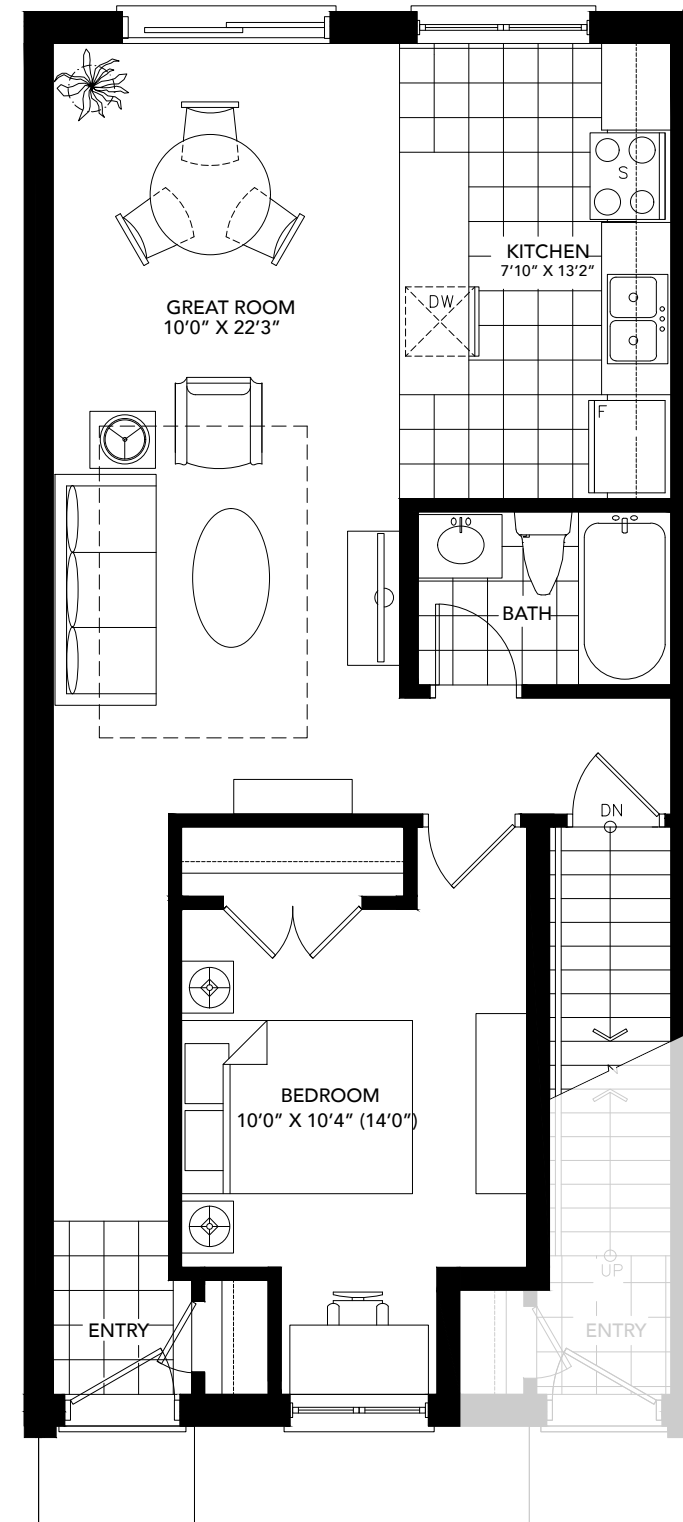

# THE JAYCEE

691/751 SQ FT

REAR VIEW

FRONT VIEW

**THE JAYCEE**  
691/751 SQ FT

**BASEMENT**

**GROUND FLOOR**

**OPTIONAL 2 BEDROOM**

Material, specifications and floor plans are subject to change with out notice, All exterior/interior renderings are artists concepts. All floor plans are approximate dimensions. Furnishing & accessories are not included. Actual usable floor space may vary from the stated floor area. E. & O.E